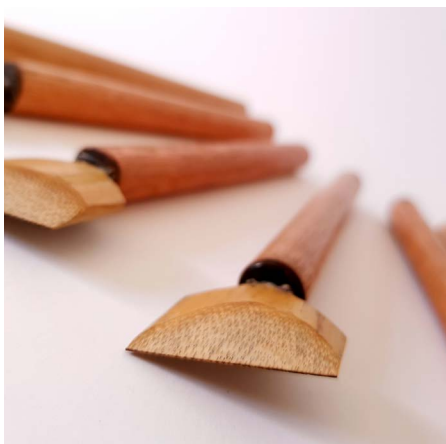

Contact Adiel Jacobs to place orders | + 27 73 1126 763 | email: adiel@threeflare.com